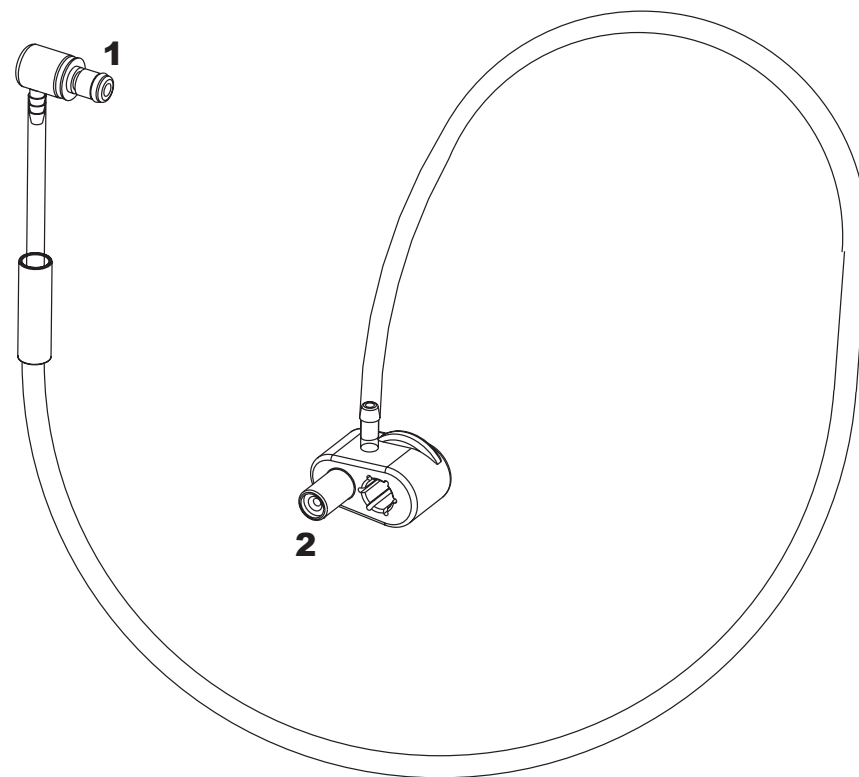

CLM-110-HU0504 Kit Components

1. Basin CPC Connector
2. Air Probe Connector

WARNINGS AND CAUTIONS

Hookups must be periodically inspected to ensure that their functionality is not impaired. Check for damage/worn connectors, missing/damaged components, kinked/blocked tubing and other damage.

DO NOT AUTOCLAVE.

Check to make sure that connections remain firmly attached during the disinfection cycle and until the completion of the cycle to ensure proper high level disinfection.

Refer to endoscope manufacturer's instruction guide for more information.

NOTE: If you have any questions regarding this hookup please contact your service technician or contact Medivators Customer Support at 1.800.444.4729 or 763.553.3300.

www.minntech.com/medivators

Manufactured in the USA by:
MEDIVATORS
REPROCESSING SYSTEMS
A Minntech Corporation Business Group

Manufactured in the USA by:
MEDIVATORS
REPROCESSING SYSTEMS
A Minntech Corporation Business Group