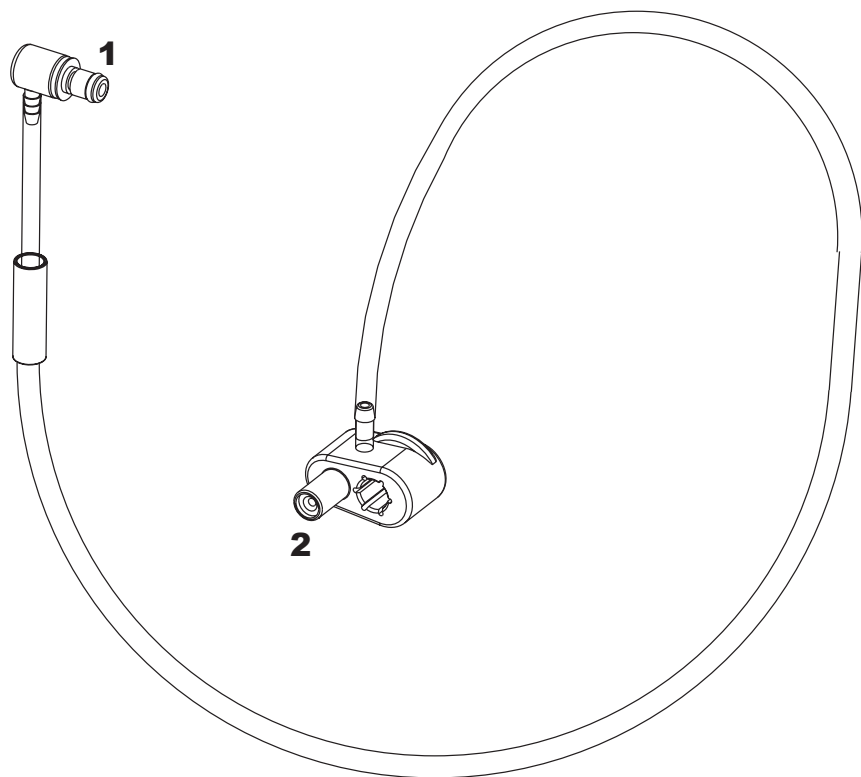

CLM-110-HU0504 Kit Components

1. Basin CPC Connector
2. Air Probe Connector

WARNINGS AND CAUTIONS

Hookups must be periodically inspected to ensure that their functionality is not impaired. Check for damage/worn connectors, missing/damaged components, kinked/blocked tubing and other damage.

DO NOT AUTOCLAVE.

Check to make sure that connections remain firmly attached during the disinfection cycle and until the completion of the cycle to ensure proper high level disinfection.

Refer to endoscope manufacturer's instruction guide for more information.

NOTE: If you have any questions regarding this hookup please contact your service technician or contact Medivators Customer Support at 1.800.444.4729 or 763.553.3300.

www.minntech.com/medivators